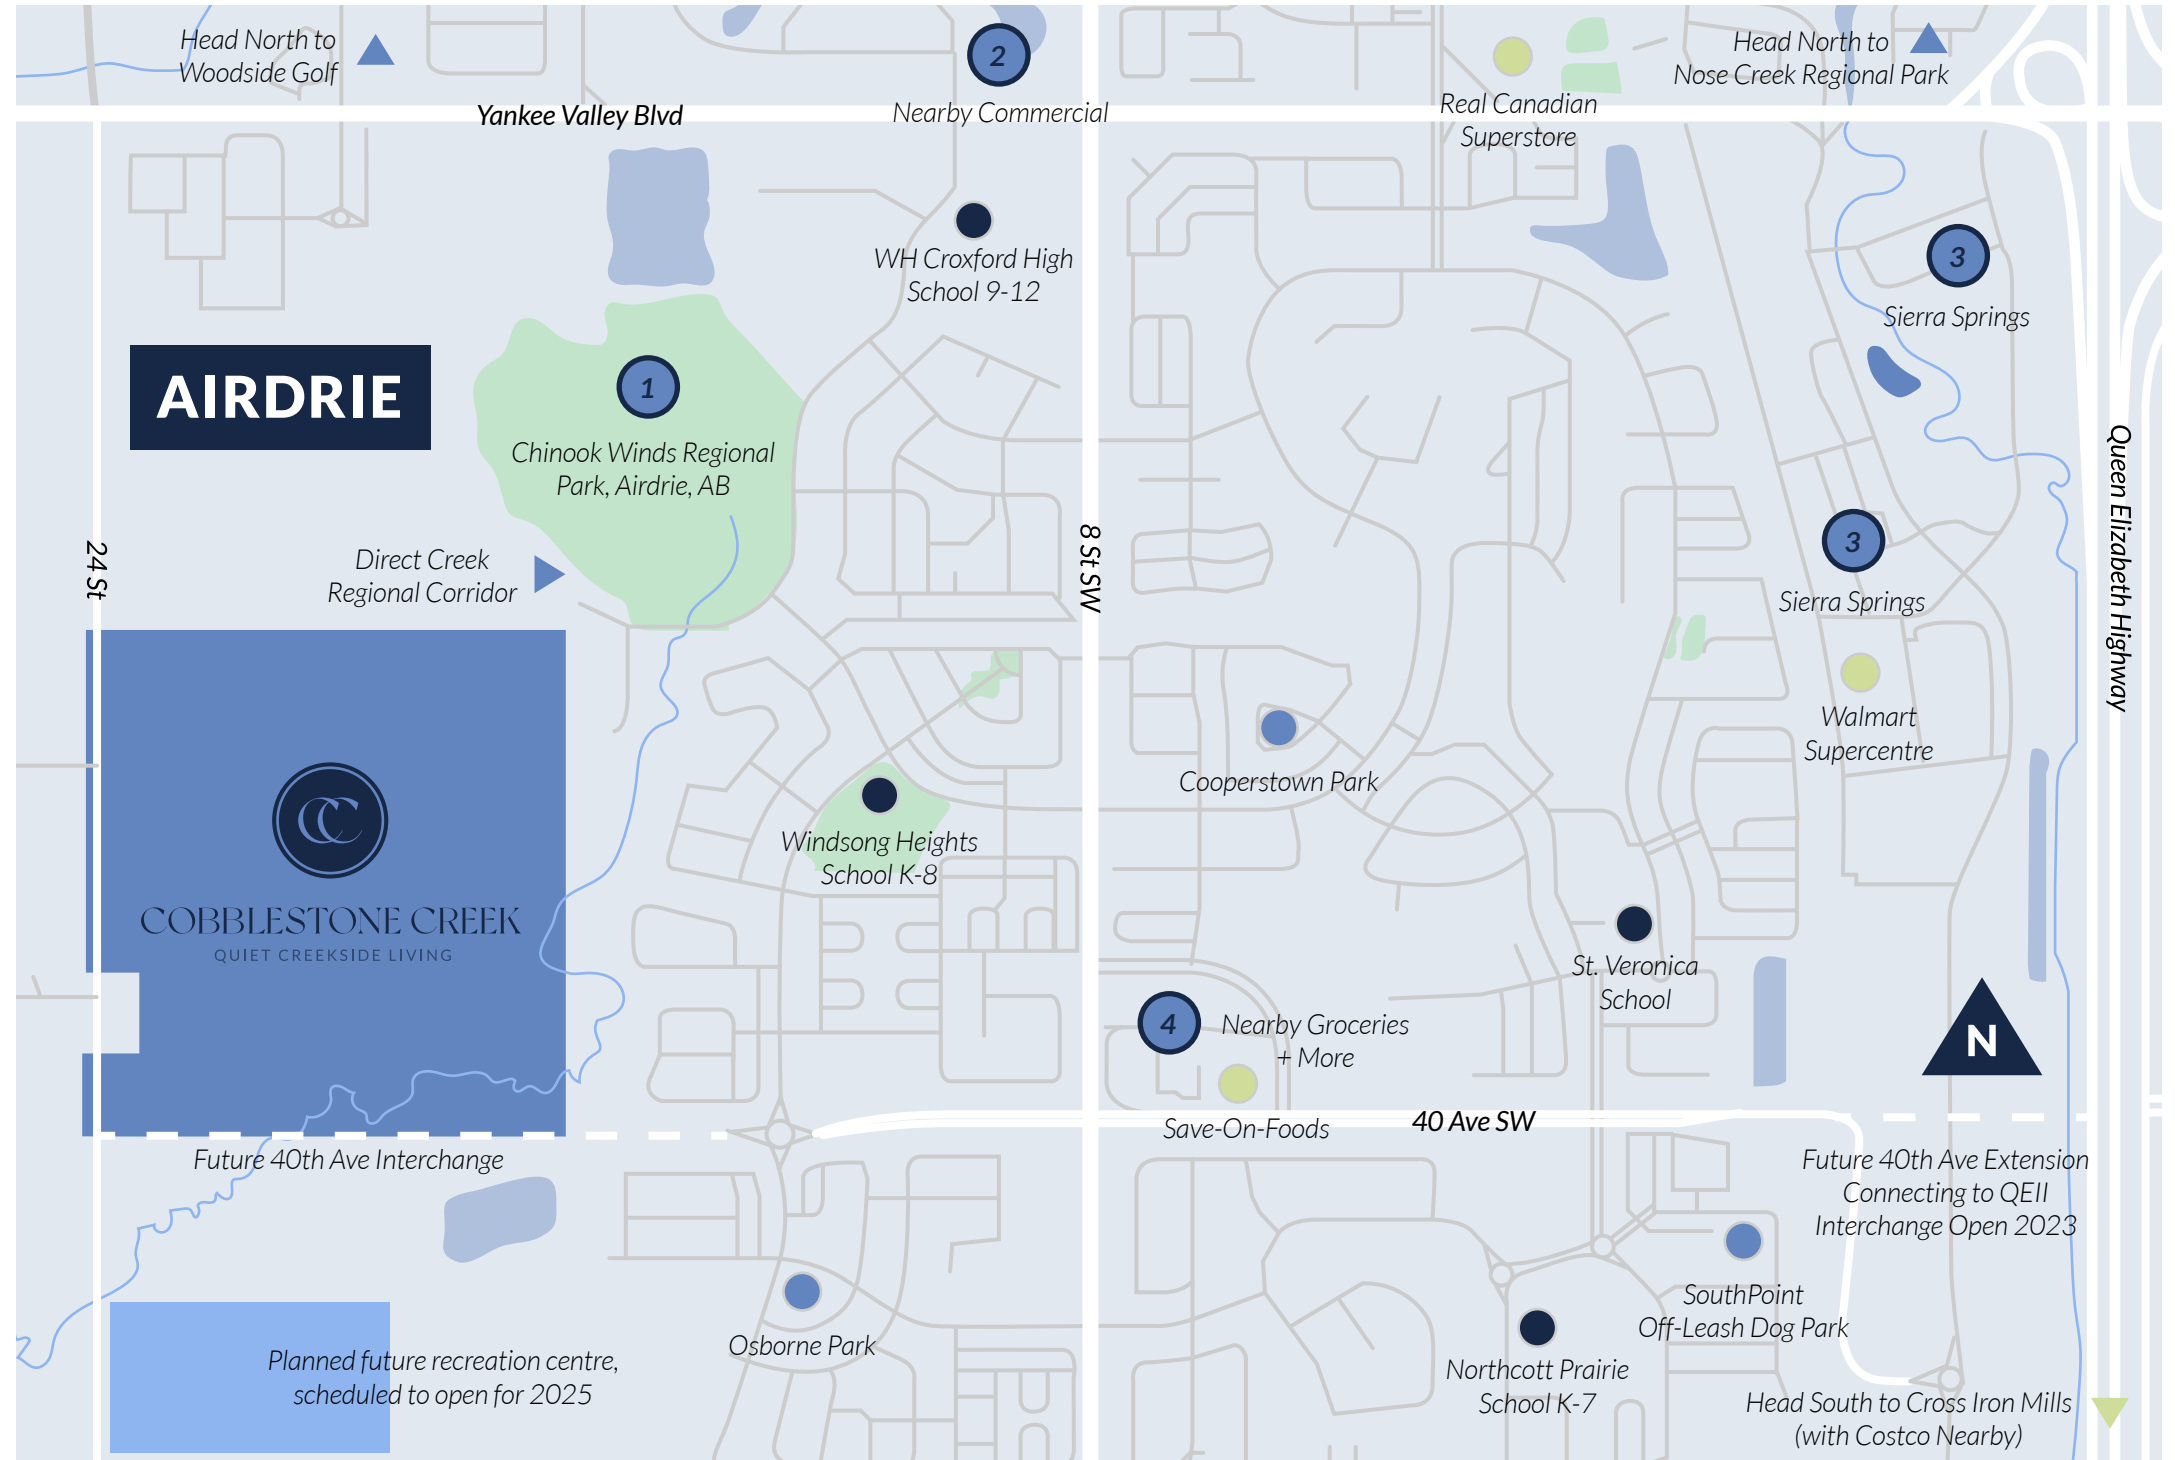

## AMENITY MAP

### 2 Nearby Commercial

- Bubble Tea Brewers
- Subway
- Sorso Lounge, Espresso & Wine Bar
- Thai Charm Eatery
- Pizza Cottage
- Tequila & Tacos
- 7-Eleven
- RBC Royal Bank

Disclaimer: This map is for informational and marketing purposes only and was last updated October, 2021. List of current restaurants and businesses may not be up to date.

### 3 Sierra Springs Commercial

- |                      |                           |                           |                              |
|----------------------|---------------------------|---------------------------|------------------------------|
| A&W Canada           | Papa John's Pizza         | Popeyes Louisiana Kitchen | Dollarama                    |
| Domino's Pizza       | Edo Japan - Sushi & Grill | London Drugs              | Eggs Oasis Breakfast & Lunch |
| Montana's            | MR MIKES Steakhouse       | Walmart Supercentre       | Scotiabank                   |
| Tim Hortons          | The Canadian Brewhouse    | The Home Depot            | Visions Electronics          |
| TD Canada Trust      | Jugo Juice                | Denny's                   | Sierra Springs Liquor        |
| Co-op Sierra Springs | Five Guys                 | Burger King               | Sobeys Liquor Sierra Springs |
| Starbucks            | Winners                   | Michaels                  |                              |

### 4 Nearby Groceries

- Save-On-Foods
- Shoppers Drug Mart
- Starbucks
- McDonalds
- Dairy Queen Grill & Chill
- Highlander Wine & Spirits
- Pet Value