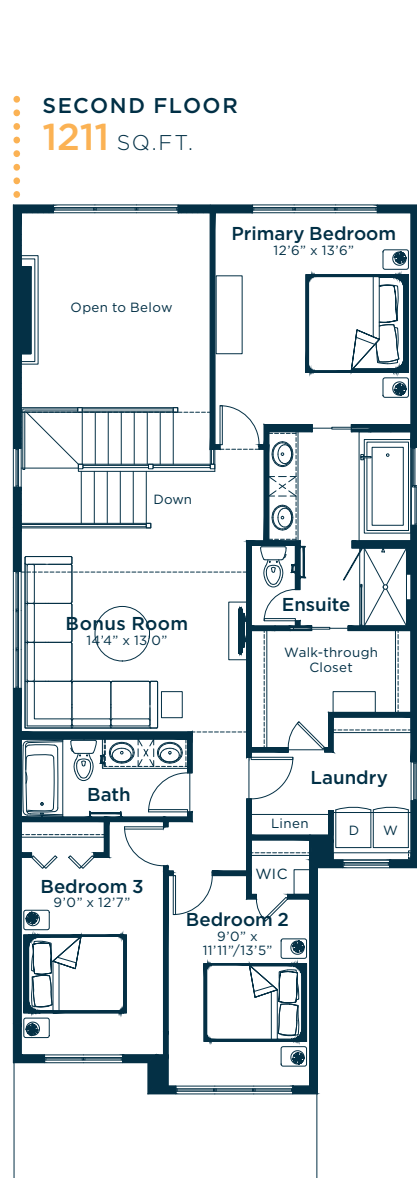

# Meet the Mason II

SHOW HOME IN COBBLESTONE CREEK  
705 CREEKMILL COURT SW AIRDRIE, ALBERTA

FRONT GARAGE COLLECTION **2258** SQ. FT. **3**  **2.5** 

### MAIN BATH

- Dual Sinks
- Bank of 3 Drawers