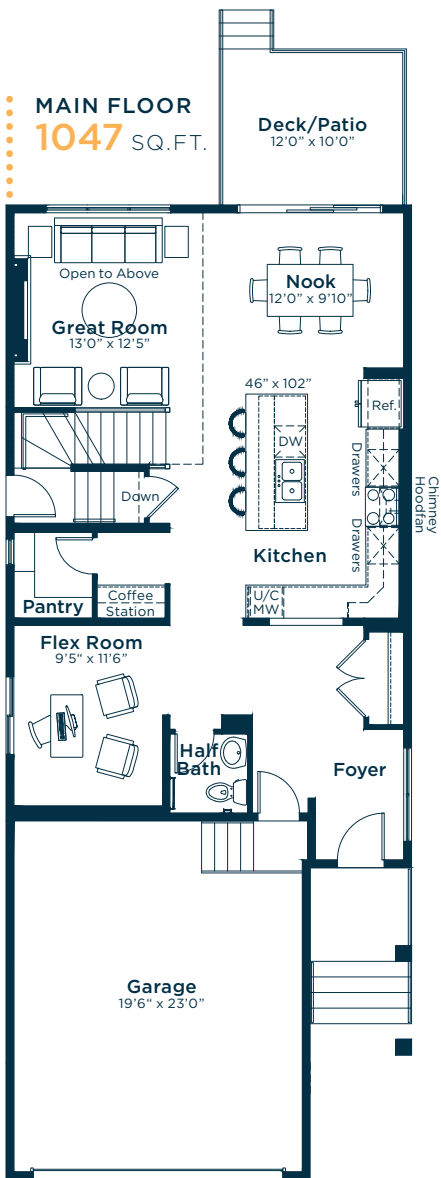

# Meet the Mason II

SHOW HOME IN COBBLESTONE CREEK  
705 CREEKMILL COURT SW AIRDRIE, ALBERTA

FRONT GARAGE COLLECTION **2258** SQ. FT. **3**  **2.5** 

### MAIN BATH

- Dual Sinks
- Bank of 3 Drawers